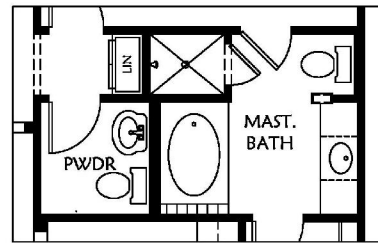

the *Villas* at *Heritage Pointe*

The Stratford II

1203 sq ft
1-story, 2 bedroom (or 1 bedroom with office)
1-1/2 bath, 2 car garage

Optional Bedroom 2/Office

Optional Master Baths

- separate powder bath with exterior linen cabinet *in lieu of* shared tiled shower with full vanity
- garden tub or double vanity options

Floorplans may be reversed and square footage may vary slightly depending upon elevation.
Some features depicted are optional. Plans are subject to change without notice.