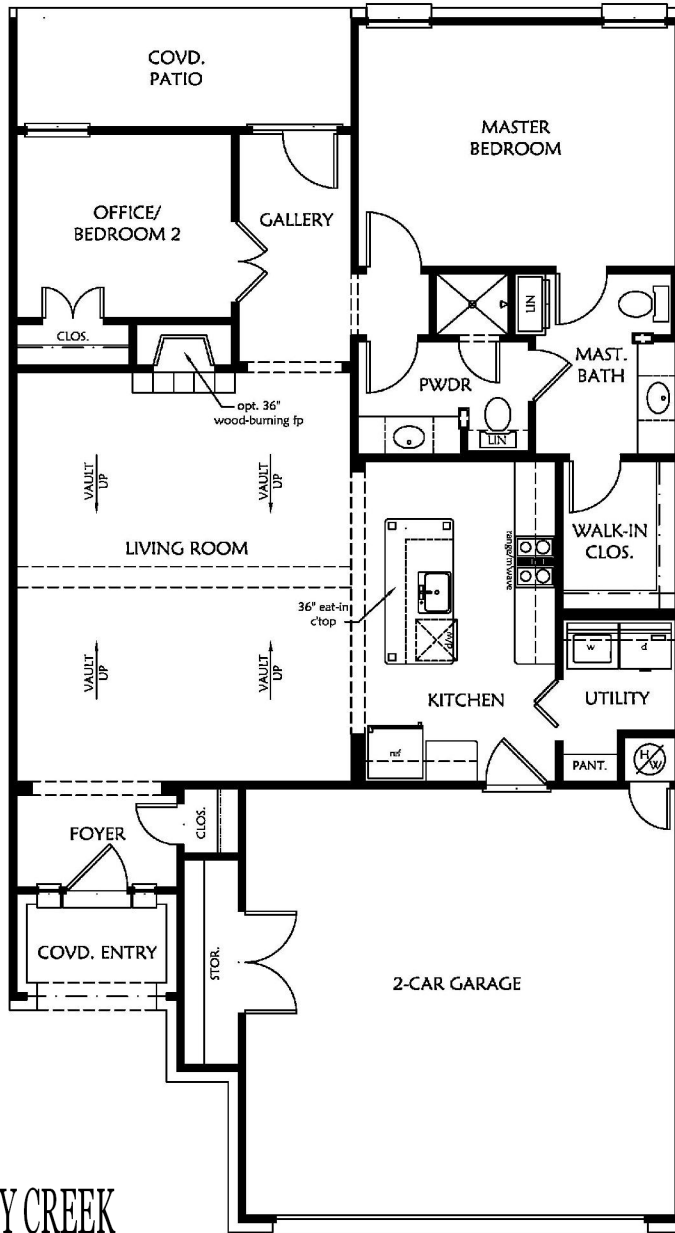

the *Villas* at *Heritage Pointe*

The Stratford II

1203 sq ft
1-story, 2 bedroom (or 1 bedroom with office)
1-1/2 bath, 2 car garage

Optional Bedroom 2/Office

Optional Master Baths

- separate powder bath with exterior linen cabinet *in lieu of* shared tiled shower with full vanity
- garden tub or double vanity options

Floorplans may be reversed and square footage may vary slightly depending upon elevation.
Some features depicted are optional. Plans are subject to change without notice.