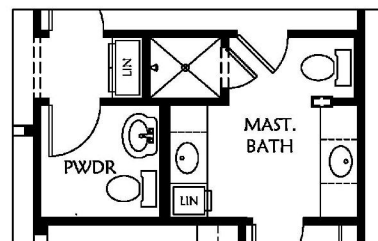

the *Villas* at *Heritage Pointe*

The Stratford II

1203 sq ft
1-story, 2 bedroom (or 1 bedroom with office)
1-1/2 bath, 2 car garage

Optional Bedroom 2/Office

Optional Master Baths

- separate powder bath with exterior linen cabinet *in lieu of* shared tiled shower with full vanity
- garden tub or double vanity options

Floorplans may be reversed and square footage may vary slightly depending upon elevation.
Some features depicted are optional. Plans are subject to change without notice.