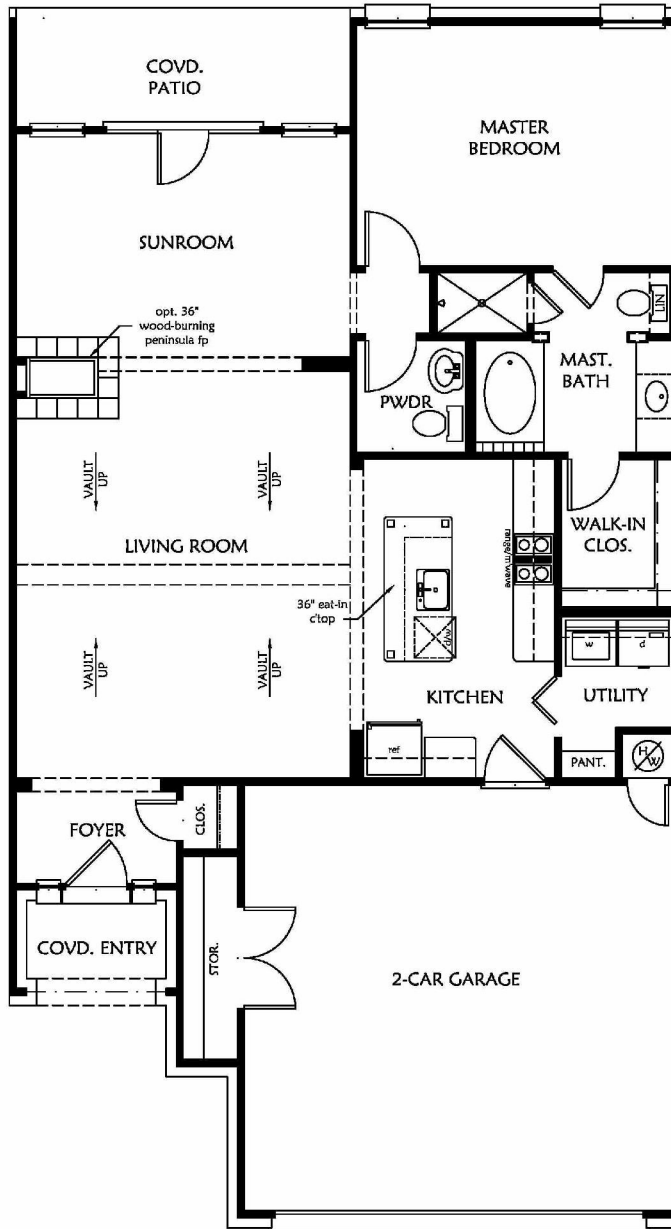

the *Villas* at *Heritage Pointe*

The Stratford I

1203 sq ft
1-story, 1 bedroom + sunroom
1-1/2 bath, 2 car garage

Optional Master Bath
- double vanities in lieu of garden tub

Floorplans may be reversed and square footage may vary slightly depending upon elevation.
Some features depicted are optional. Plans are subject to change without notice.