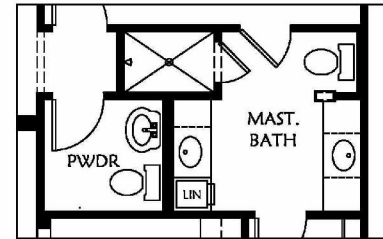

the *Villas* at *Heritage Pointe*

The Stratford I

1203 sq ft
1-story, 1 bedroom + sunroom
1-1/2 bath, 2 car garage

Optional Master Bath
- double vanities in lieu of garden tub

Floorplans may be reversed and square footage may vary slightly depending upon elevation.
Some features depicted are optional. Plans are subject to change without notice.