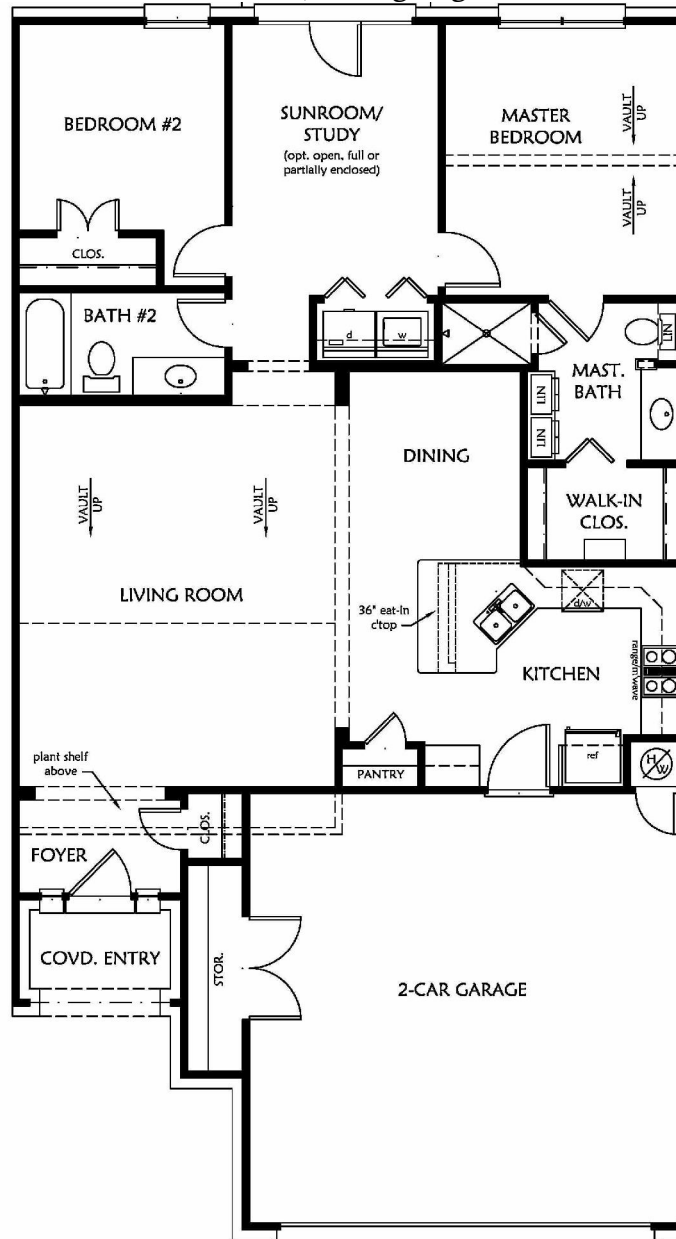

the *Villas* at
Heritage Pointe

The Dover

1299 sq ft
1-story, 2 bedroom plus Sunroom
2 bath, 2 car garage

Floorplans may be reversed and square footage may vary slightly depending upon elevation. Some features depicted may be optional. Plans are subject to change without notice. Floorplans are owned by Sandy Creek Properties and may not be used or reproduced without permission.