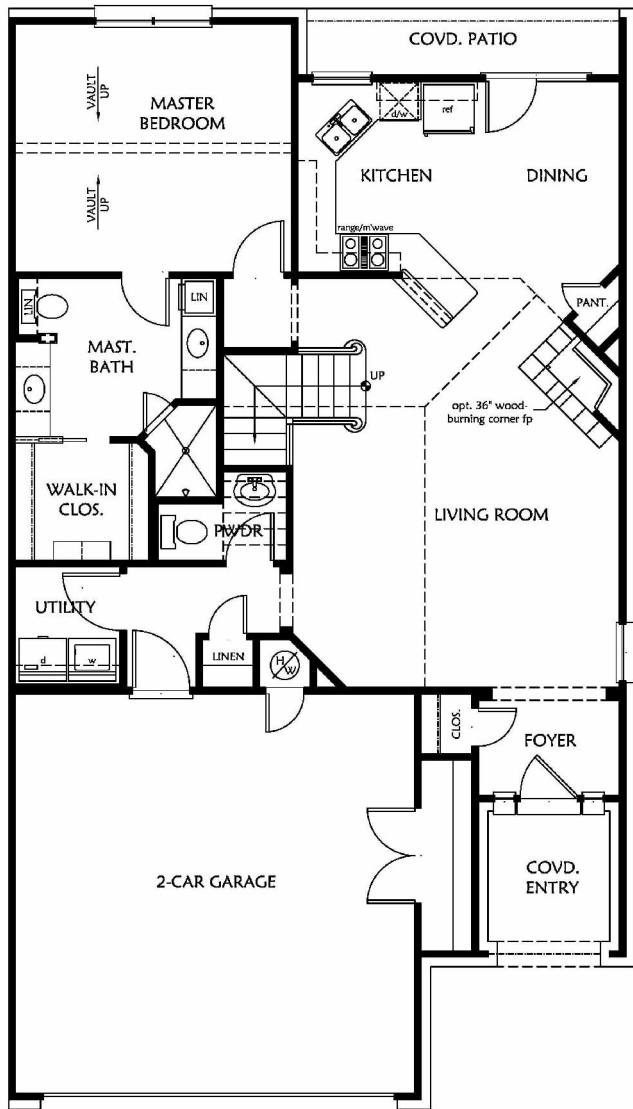

## The Churchill

1474-1588 sq ft  
2-story, 2 bedroom plus Optional Loft  
2-1/2 bath, 2 car garage

1<sup>st</sup> Floor

2<sup>nd</sup> Floor

Floorplans may be reversed and square footage may vary slightly depending upon elevation. Some features depicted may be optional. Plans are subject to change without notice. Floorplans are owned by Sandy Creek Properties and may not be used or reproduced without permission.