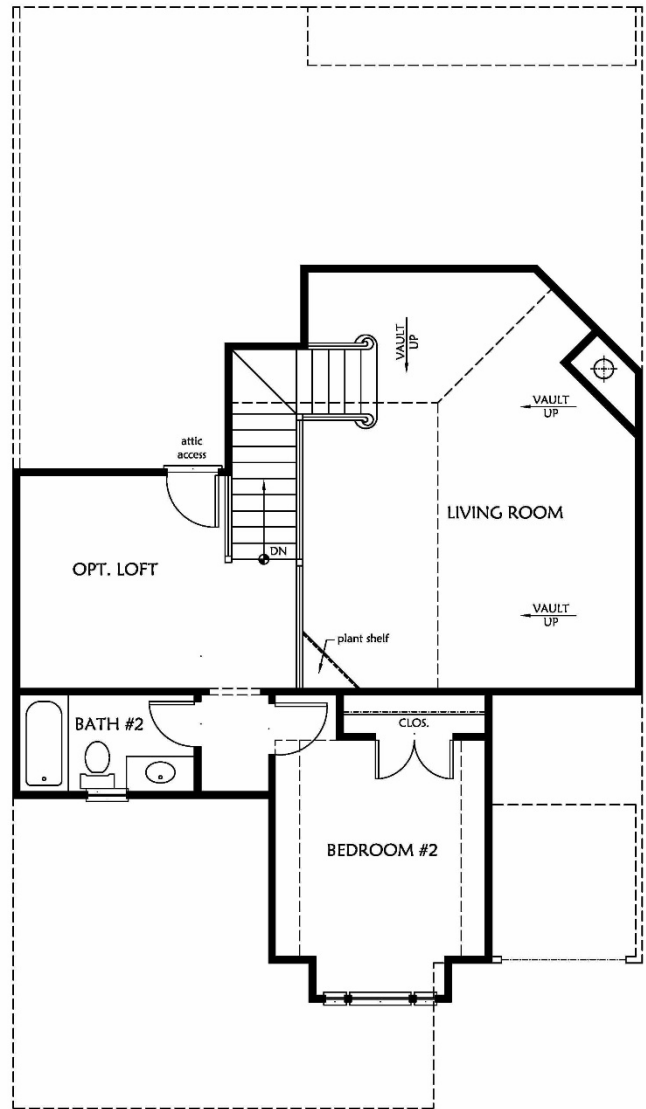

## The Churchill

1474-1588 sq ft  
2-story, 2 bedroom plus Optional Loft  
2-1/2 bath, 2 car garage

1<sup>st</sup> Floor

2<sup>nd</sup> Floor

Floorplans may be reversed and square footage may vary slightly depending upon elevation. Some features depicted may be optional. Plans are subject to change without notice. Floorplans are owned by Sandy Creek Properties and may not be used or reproduced without permission.