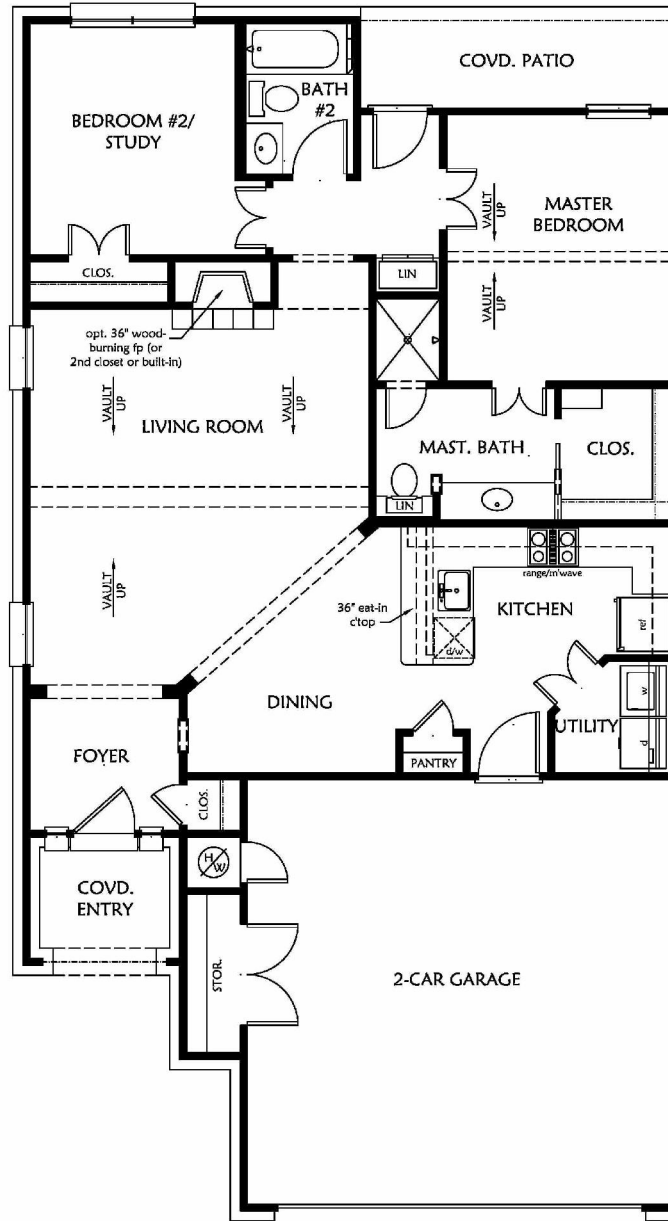

the *Villas* at *Heritage Pointe*

The Cambridge

1215 sq ft
1-story, 2 bedroom
2 bath, 2 car garage

Floorplans may be reversed and square footage may vary slightly depending upon elevation. Some features depicted may be optional. Plans are subject to change without notice. Floorplans are owned by Sandy Creek Properties and may not be used or reproduced without permission.